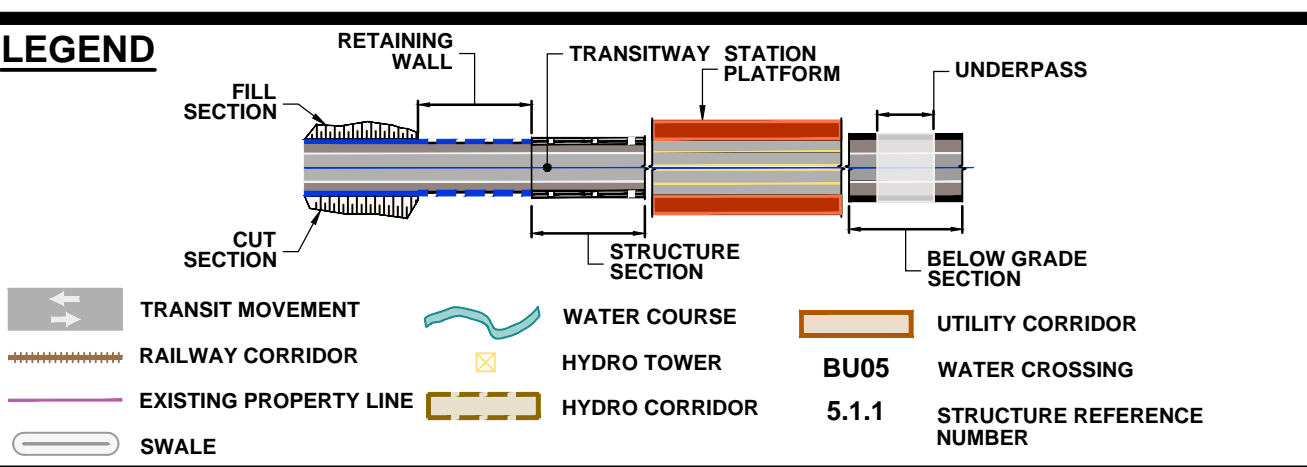

DRAWING NAME: J:\TORV\7624 ON-MTO 407 TRANSITWAY WC TO BRANTTTS General\03 - Drawings\2 - Plates\ERR Plan and Profile\407 TWA-Plate 64.dwg
CREATED: May 13, 2020, 4:28pm
MODIFIED:

407 TRANSITWAY
 WEST OF BRANT STREET TO WEST OF HURONTARIO STREET
 G.W.P. 16-20003, CA 2016-E-0038

PLAN AND PROFILE
 STA. 50+710 TO STA. 51+340

PLATE
64
 DATE
 11/20/2019