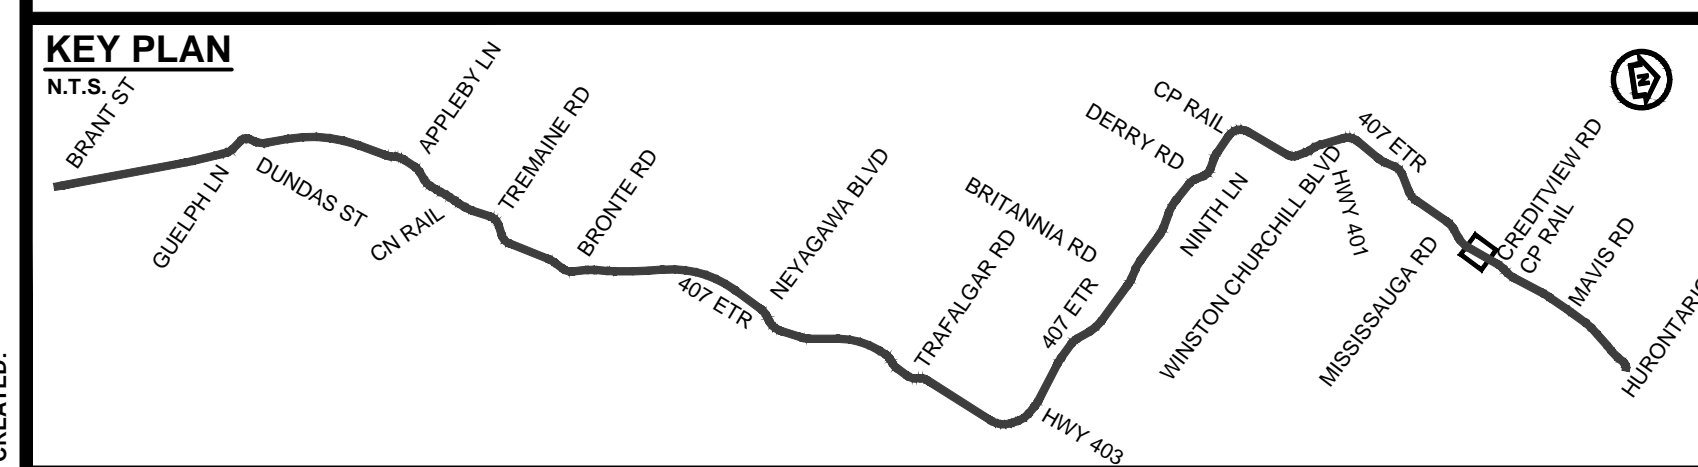

DRAWING NAME: J:\TORV\7624 ON-MTO 407 TRANSITWAY WC TO BRANTTTS General\03 - Drawings\2 - Plates\ERR Plan and Profile\407 TWA-Plate 64.dwg
CREATED: May 13, 2020, 4:28pm
MODIFIED:

407 TRANSITWAY
 WEST OF BRANT STREET TO WEST OF HURONTARIO STREET
 G.W.P. 16-20003, CA 2016-E-0038

PLAN AND PROFILE
 STA. 50+710 TO STA. 51+340

PLATE
64
 DATE
 11/20/2019